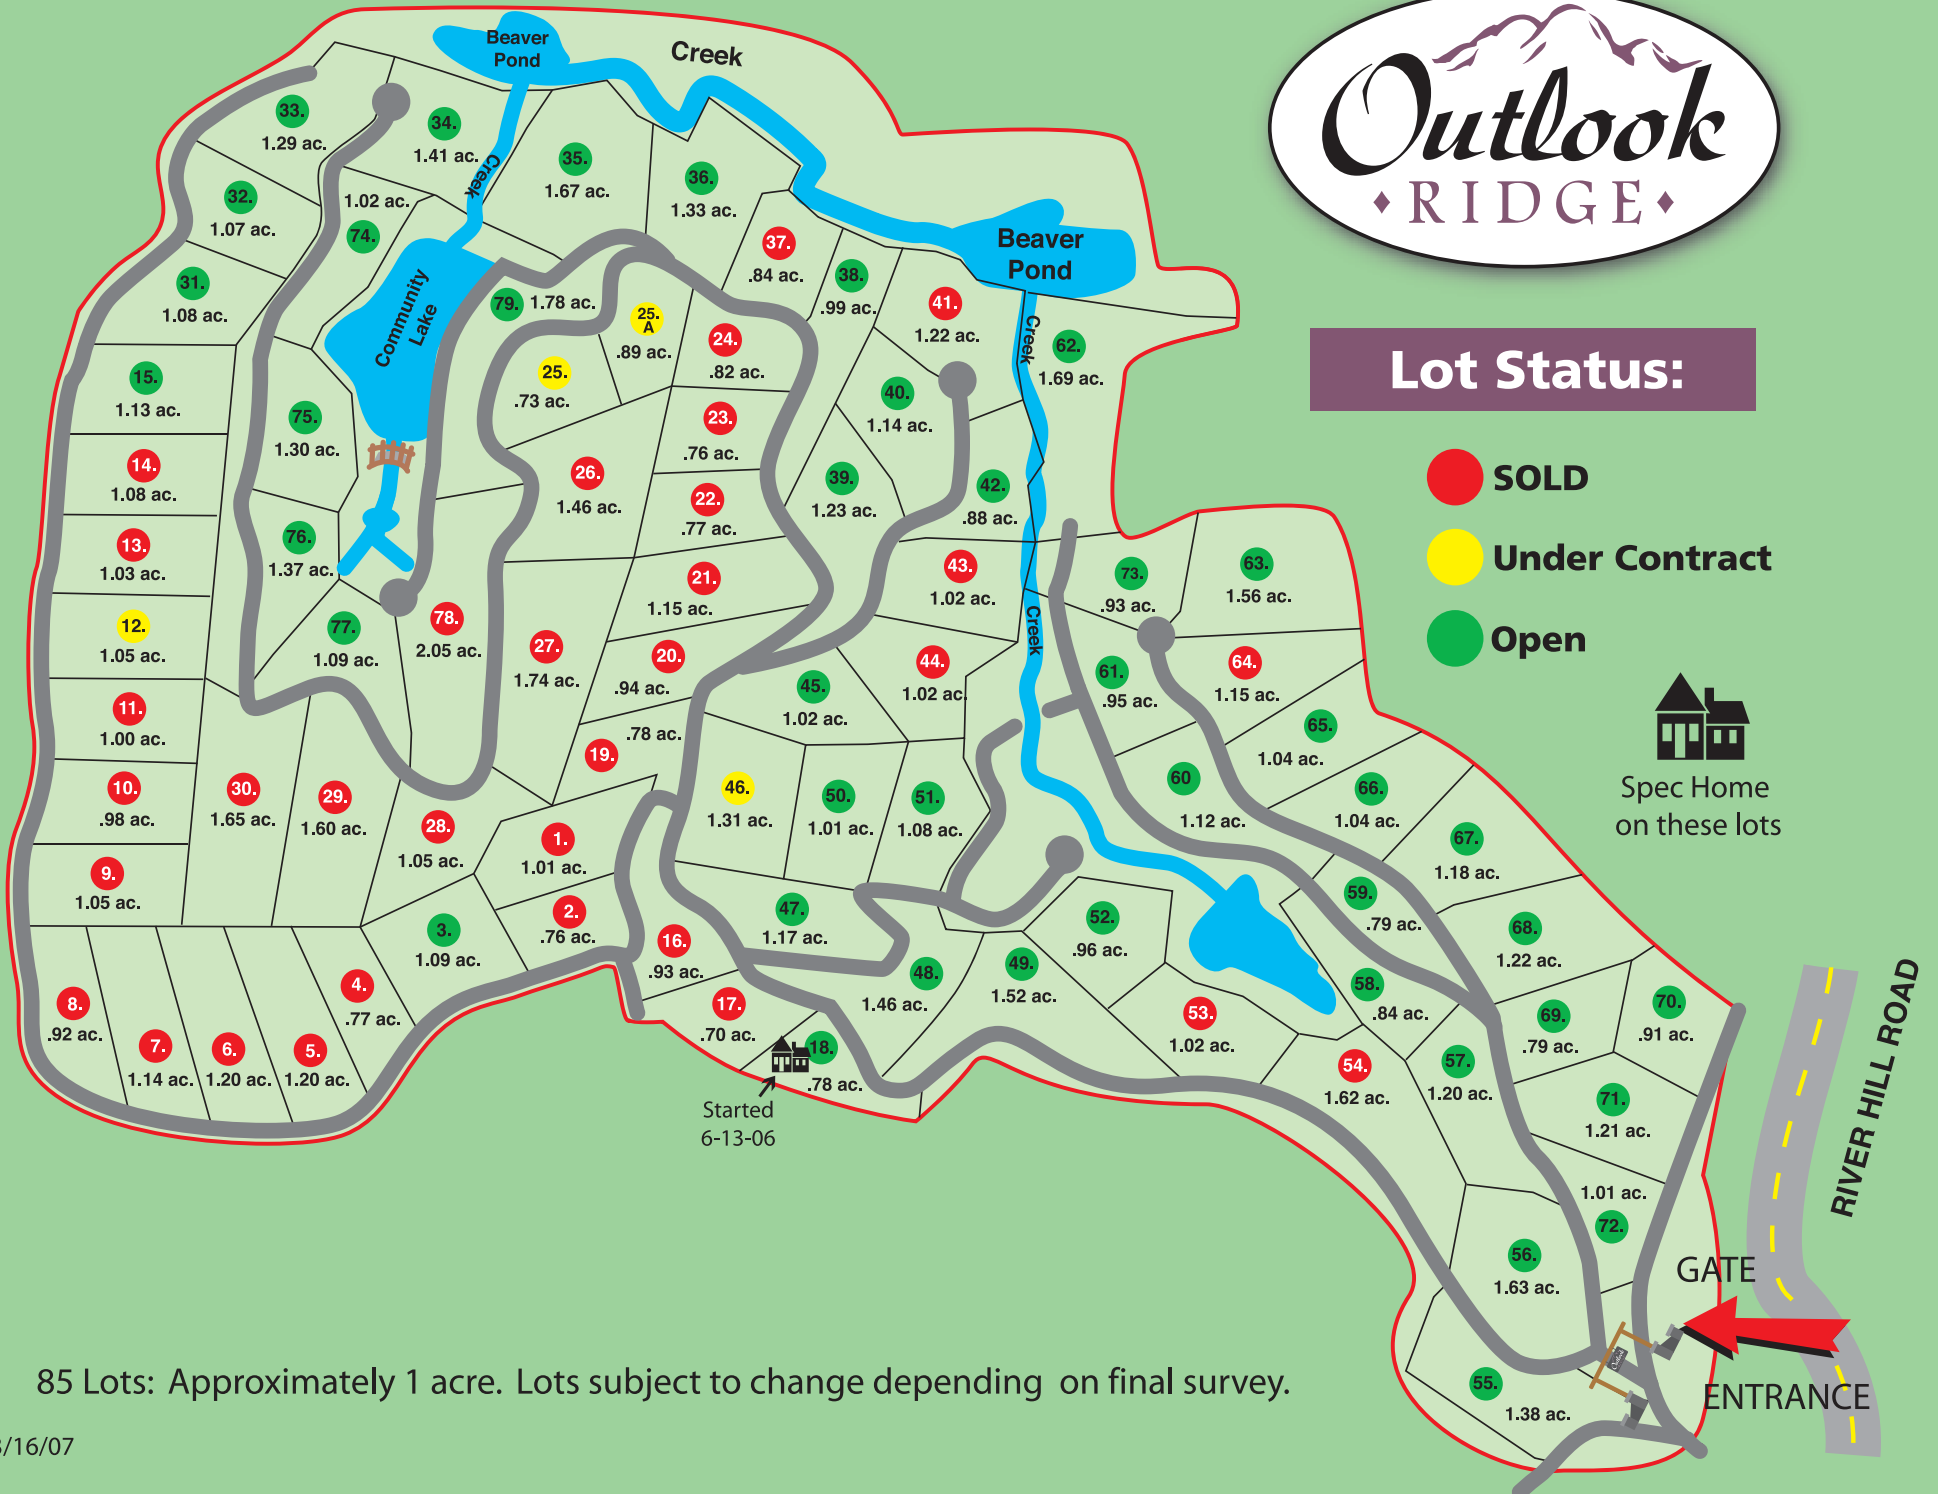

Lot Status:

- SOLD**
- Under Contract**
- Open**

Spec Home
on these lots

85 Lots: Approximately 1 acre. Lots subject to change depending on final survey.