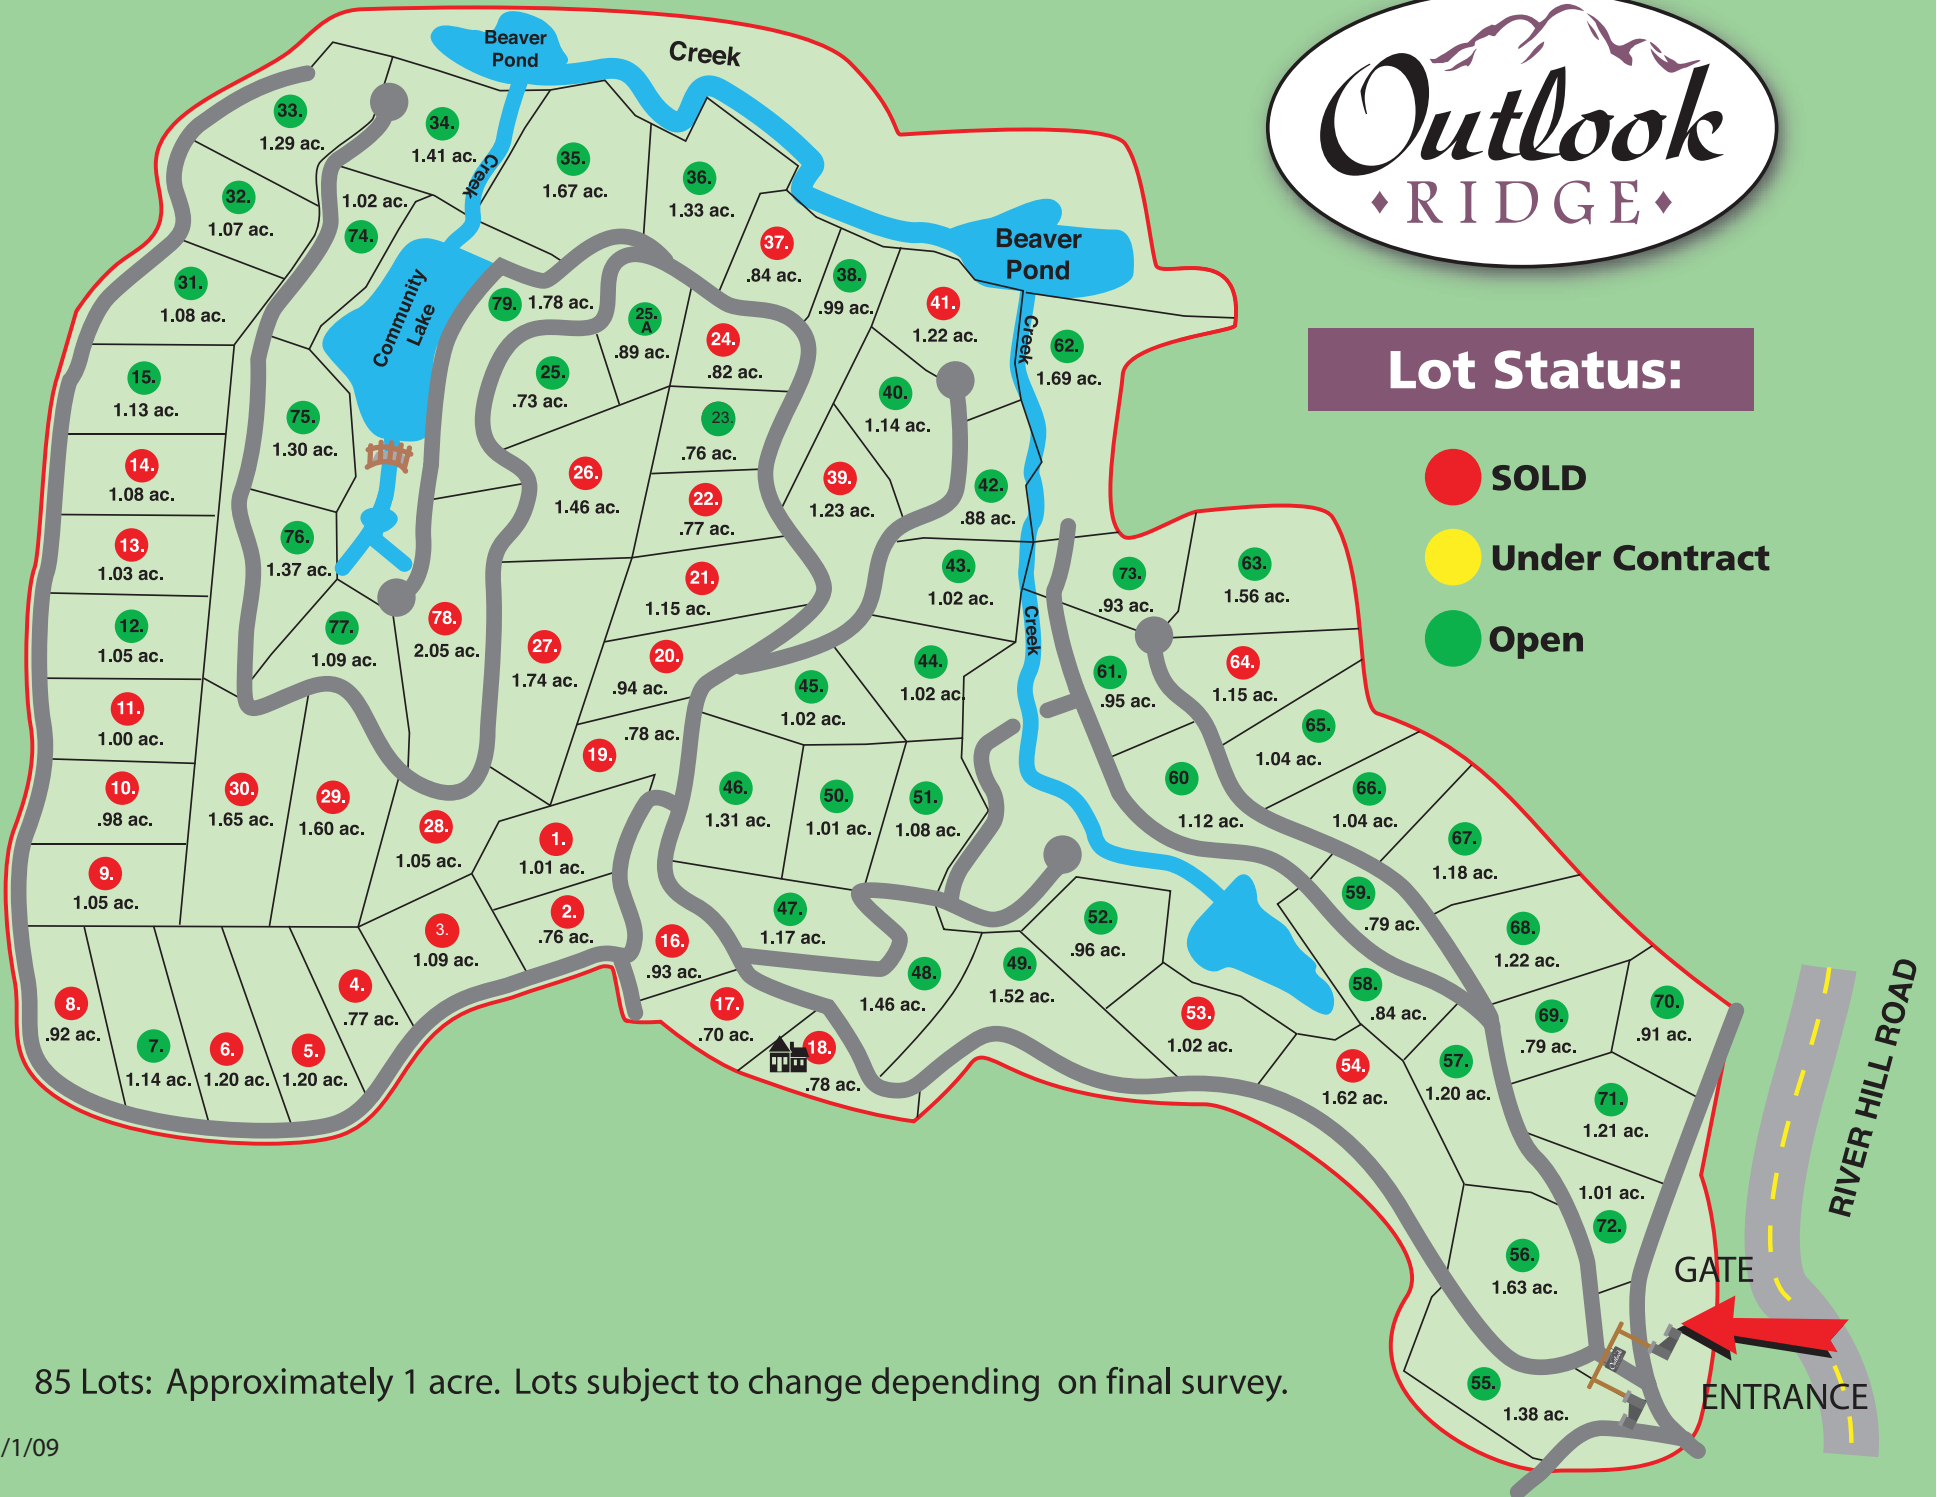

Lot Status:

- **SOLD**
- **Under Contract**
- **Open**

85 Lots: Approximately 1 acre. Lots subject to change depending on final survey.